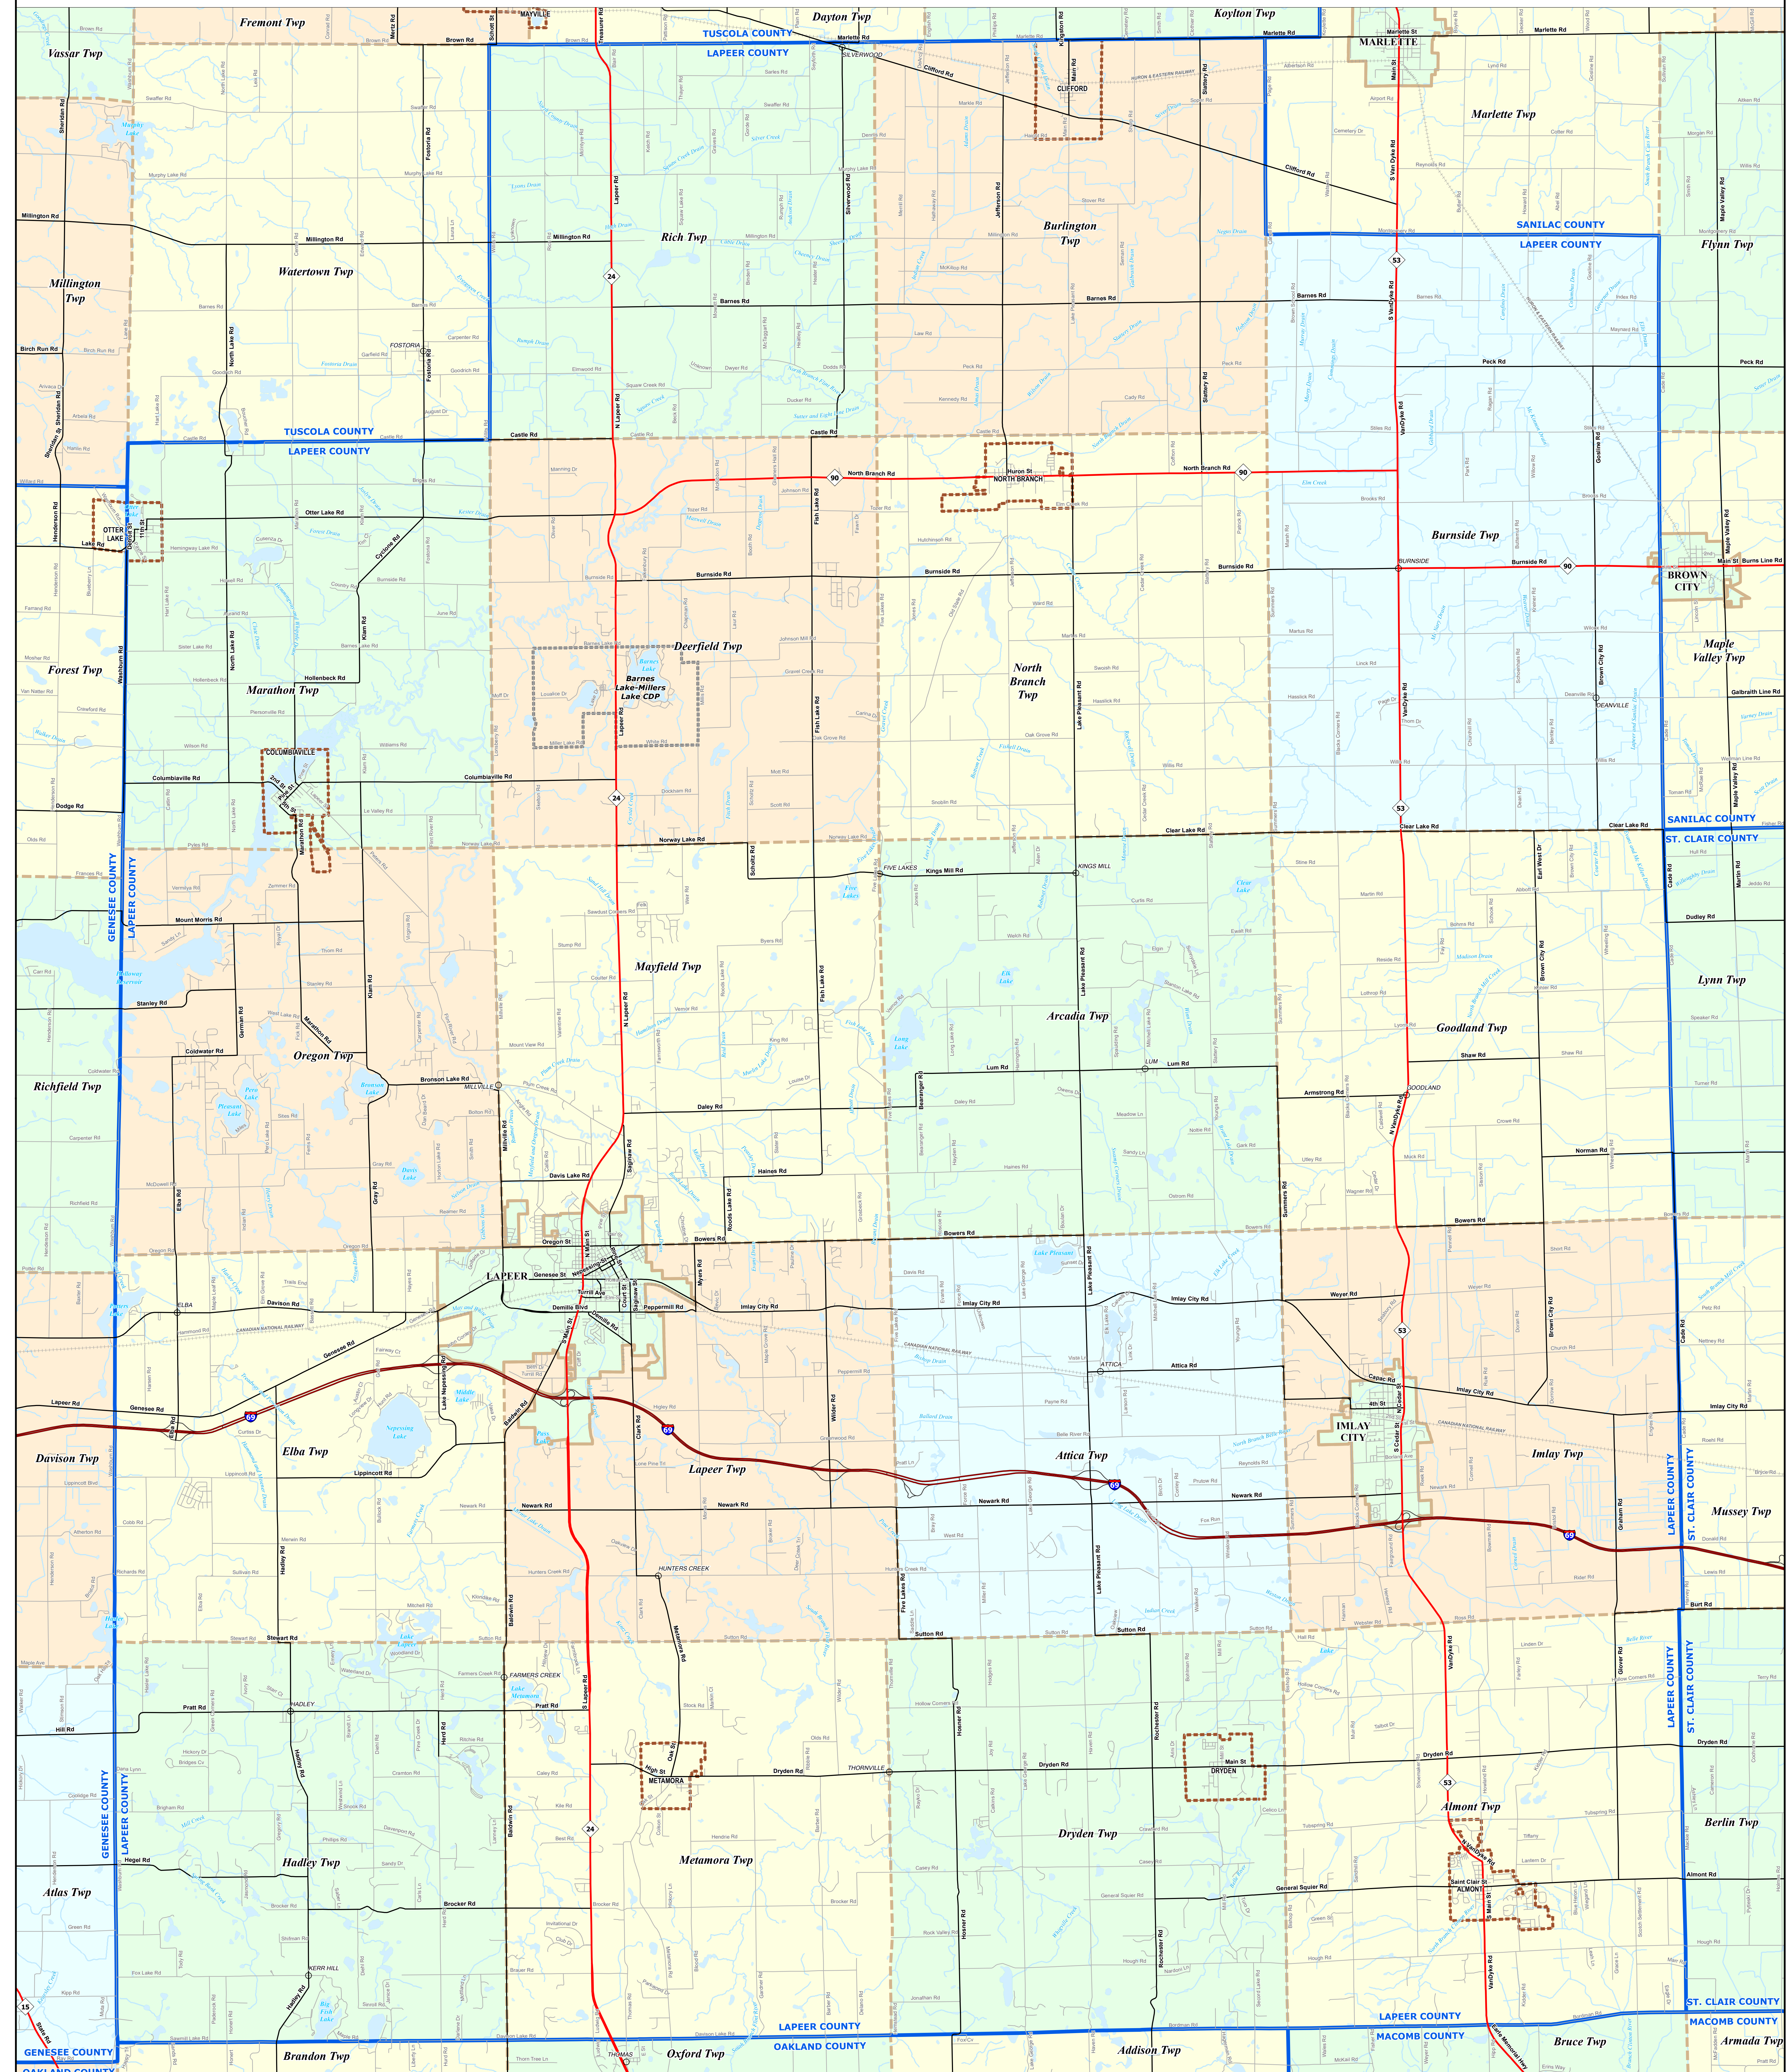

LAPEER COUNTY

0 0.5 1 2 Miles

Legend

- City
- Township
- Village
- Census Designated Place
- Unincorporated Place
- County
- State
- Freeway
- Highway
- Primary Road
- Local Road
- Railroad
- Water Feature
- River, Stream, or Drain